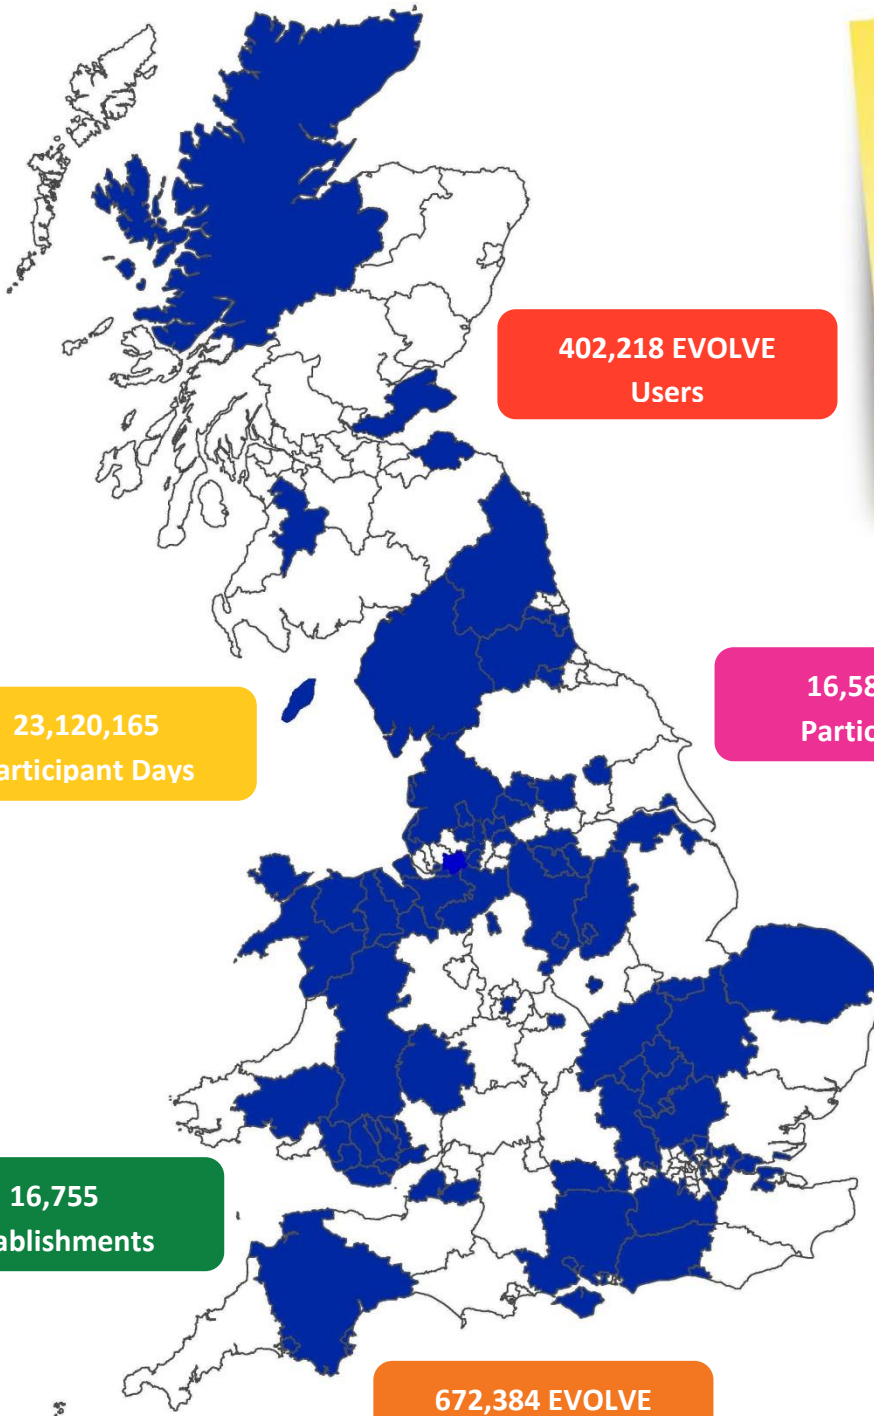

EVOLVE

"Makes planning, notifying and monitoring offsite visits so simple."

A fully managed online service specifically designed to enable Local Authorities to facilitate the efficient planning, processing, monitoring, evaluating and reporting of educational and off-site visits.

- ✓ Reduce workload
- ✓ Simplify procedures
- ✓ Share best practice
- ✓ Reduce paperwork
- ✓ Improve efficiency
- ✓ Easily generate reports
- ✓ Improve monitoring

402,218 EVOLVE
Users

23,120,165
Participant Days